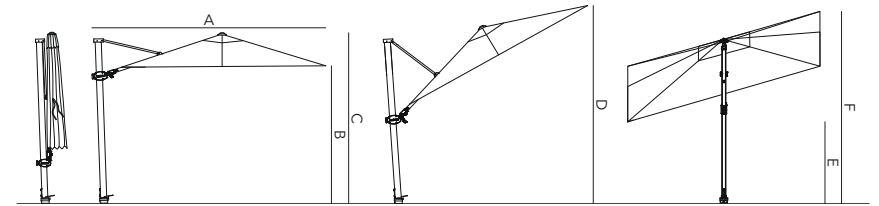

300 x 200 cm

300 x 300 cm

ø 350 cm

- ✓ Full aluminium frame.
- ✓ Tilt in height.
- ✓ Tilt left and right.
- ✓ Rotate 360° around its pole.

- FRAME** Free pole umbrella with crank handle. Pole & ribs are aluminium powder coated. Pole profile: 90 x 65 x 2,5 mm, 3,5 x 2,5 x 0,1". Ribs profile: 28 x 14 x 1,2 mm, 1,1 x 0,5 x 0,04".
- CANOPY** 270g/m², 100% solution dyed acrylic.
- TILT** Tilt in height, left and right and rotate 360° around its pole.
- WIND SPEED** 39 km/h, 24.2 mph - Maximum wind speed to which the umbrella may be exposed.

300 X 300 CM

Weight net

Weight gross

Packaging CBM / CCF

UMANT UMBRELLA FRAME & CANOPY

28 kg - 61.7 lbs

32 kg - 70.5 lbs

267 x 42 x 18.5 cm, 0.2 cbm

300 X 300 CM

A	375 cm - 147.6"
B	203 cm - 79.9"
C	262 cm - 103.1"
D	355 cm - 139.8"
E	130 cm - 51.2"
F	300 cm - 118.1"

FRAME

A01 white A03 linen A12 alu teak A14 lava A30 anthracite A32 black

CANOPY

C001 natural C010 latte C101 cloud C106 gris nature C204 night C208 black C211 steel C212 gasoline C301 taupe C304 walnut

267 x 42 x 18.5 cm, 0.2 cbm

∅ 350 CM

A	427 cm - 168.1"
B	188 cm - 74"
C	261 cm - 102.8"
D	441 cm - 173.6"
E	130 cm - 51.2"
F	375 cm - 92.5"

BASES

SILK GREY GRANITE	Weight net	Weight gross	Packaging CBM / CCF
UBANT-125CA-0G4 BASE	125 kg - 276 lbs	130 kg - 286 lbs	94 x 94 x 18 cm
UBANT-EW60-G04 2 HALF TILES	60 kg - 132 lbs	62 kg - 136 lbs	94 x 94 x 10 cm