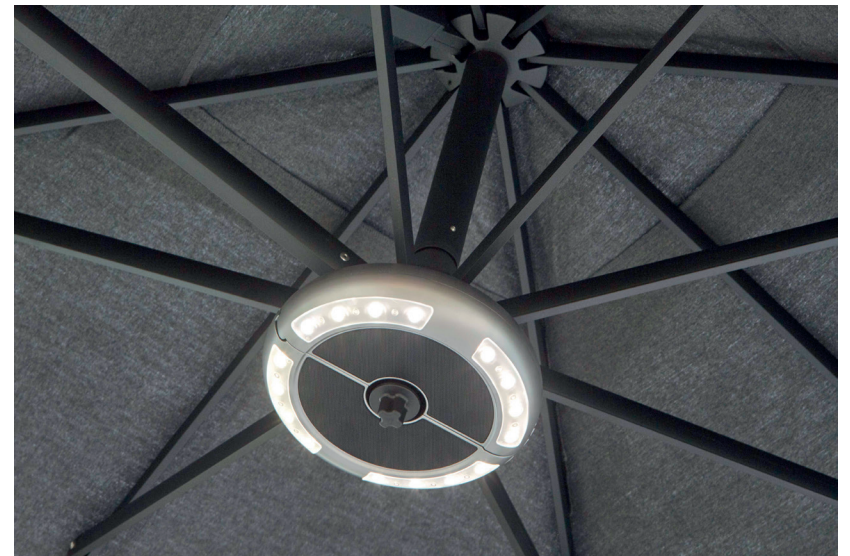

LUNA LED LIGHT

You create a warm glow by adding this outdoor umbrella light to the built-in holder on the frame. Luna LED light is wireless with 16 LEDs and gives a warm colour. Using the BT speaker, the module will play music for six to ten hours.

Colour: grey
Light: LED warm light