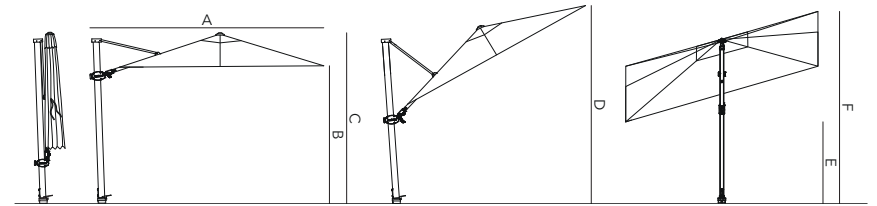

300 x 200 cm

300 x 300 cm

ø 350 cm

- ✓ Full aluminium frame.
- ✓ Tilt in height.
- ✓ Tilt left and right.
- ✓ Rotate 360° around its pole.

- FRAME** Free pole umbrella with crank handle. Pole & ribs are aluminium powder coated. Pole profile: 90 x 65 x 2,5 mm, 3,5 x 2,5 x 0,1". Ribs profile: 28 x 14 x 1,2 mm, 1,1 x 0,5 x 0,04".
- CANOPY** 270g/m², 100% solution dyed acrylic.
- TILT** Tilt in height, left and right and rotate 360° around its pole.
- WIND SPEED** 39 km/h, 24.2 mph - Maximum wind speed to which the umbrella may be exposed.

200 X 300 CM

300 X 200 CM

Weight net Weight gross Packaging CBM / CCF

UMANT UMBRELLA FRAME & CANOPY 26 kg - 57.3 lbs 30 kg - 66.1 lbs 267 x 42 x 18.5 cm, 0.2 cbm

300 X 200 CM

A	275 cm - 108.3"
B	203 cm - 79.9"
C	262 cm - 103.1"
D	280 cm - 110"
E	130 cm - 51.2"
F	300 cm - 118.1"