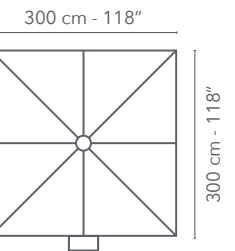

200 X 300 CM

300 X 200 CM

Weight net Weight gross Packaging CBM / CCF

UMANT UMBRELLA FRAME & CANOPY 26 kg - 57.3 lbs 30 kg - 66.1 lbs 267 x 42 x 18.5 cm, 0.2 cbm

300 X 200 CM

A	275 cm - 108.3"
B	203 cm - 79.9"
C	262 cm - 103.1"
D	280 cm - 110"
E	130 cm - 51.2"
F	300 cm - 118.1"

300 X 300 CM

Weight net

Weight gross

Packaging CBM / CCF

UMANT UMBRELLA FRAME & CANOPY

28 kg - 61.7 lbs

32 kg - 70.5 lbs

267 x 42 x 18.5 cm, 0.2 cbm

300 X 300 CM

A	375 cm - 147.6"
B	203 cm - 79.9"
C	262 cm - 103.1"
D	355 cm - 139.8"
E	130 cm - 51.2"
F	300 cm - 118.1"

FRAME

A01 white A03 linen A12 alu teak A14 lava A30 anthracite A32 black

CANOPY

C001 natural C010 latte C101 cloud C106 gris nature C204 night C208 black C211 steel C212 gasoline C301 taupe C304 walnut

267 x 42 x 18.5 cm, 0.2 cbm

∅ 350 CM

A	427 cm - 168.1"
B	188 cm - 74"
C	261 cm - 102.8"
D	441 cm - 173.6"
E	130 cm - 51.2"
F	375 cm - 92.5"

BASES

SILK GREY GRANITE	Weight net	Weight gross	Packaging CBM / CCF
UBANT-125CA-0G4 BASE	125 kg - 276 lbs	130 kg - 286 lbs	94 x 94 x 18 cm
UBANT-EW60-G04 2 HALF TILES	60 kg - 132 lbs	62 kg - 136 lbs	94 x 94 x 10 cm