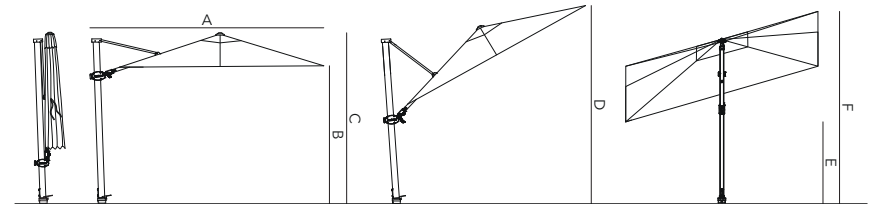

300 X 300 CM

A	375 cm - 147.6"
B	203 cm - 79.9"
C	262 cm - 103.1"
D	355 cm - 139.8"
E	130 cm - 51.2"
F	300 cm - 118.1"

FRAME

A01 white A03 linen A12 alu teak A14 lava A30 anthracite A32 black

CANOPY

C001 natural C010 latte C101 cloud C106 gris nature C204 night C208 black C211 steel C212 gasoline C301 taupe C304 walnut

∅ 350 CM

∅ 350 CM

Weight net

Weight gross

Packaging CBM / CCF

UMANT UMBRELLA FRAME & CANOPY

27 kg - 59.5 lbs

31 kg - 68.3 lbs

267 x 42 x 18.5 cm, 0.2 cbm

∅ 350 CM

A	427 cm - 168.1"
B	188 cm - 74"
C	261 cm - 102.8"
D	441 cm - 173.6"
E	130 cm - 51.2"
F	375 cm - 92.5"

BASES

SILK GREY GRANITE	Weight net	Weight gross	Packaging CBM / CCF
UBANT-125CA-0G4 BASE	125 kg - 276 lbs	130 kg - 286 lbs	94 x 94 x 18 cm
UBANT-EW60-G04 2 HALF TILES	60 kg - 132 lbs	62 kg - 136 lbs	94 x 94 x 10 cm