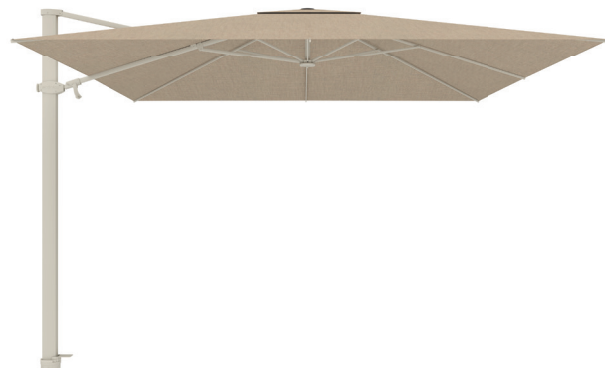

300 X 300 CM

A	375 cm - 147.6"
B	203 cm - 79.9"
C	262 cm - 103.1"
D	355 cm - 139.8"
E	130 cm - 51.2"
F	300 cm - 118.1"