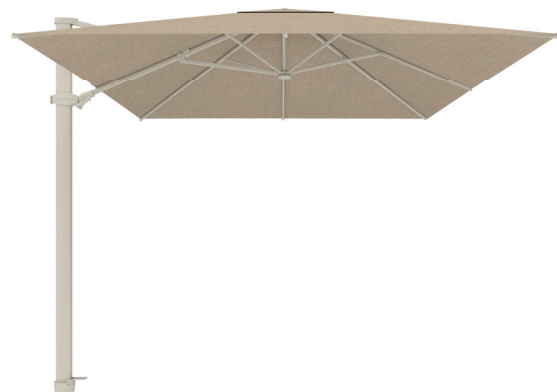

ANTEGO

Antego offers everything you expect from an outdoor umbrella. Its operating system allows you to easily move and tilt your umbrella in any desired direction. This outdoor umbrella is developed to complement any outdoor area and give the protection you need all summer long.

300 x 200 cm

300 x 300 cm

ø 350 cm

- ✓ Full aluminium frame.
- ✓ Tilt in height.
- ✓ Tilt left and right.
- ✓ Rotate 360° around its pole.

- FRAME** Free pole umbrella with crank handle. Pole & ribs are aluminium powder coated. Pole profile: 90 x 65 x 2,5 mm, 3,5 x 2,5 x 0,1". Ribs profile: 28 x 14 x 1,2 mm, 1,1 x 0,5 x 0,04".
- CANOPY** 270g/m², 100% solution dyed acrylic.
- TILT** Tilt in height, left and right and rotate 360° around its pole.
- WIND SPEED** 39 km/h, 24.2 mph - Maximum wind speed to which the umbrella may be exposed.

200 X 300 CM

300 X 200 CM

Weight net Weight gross Packaging CBM / CCF

UMANT UMBRELLA FRAME & CANOPY 26 kg - 57.3 lbs 30 kg - 66.1 lbs 267 x 42 x 18.5 cm, 0.2 cbm

300 X 200 CM

A	275 cm - 108.3"
B	203 cm - 79.9"
C	262 cm - 103.1"
D	280 cm - 110"
E	130 cm - 51.2"
F	300 cm - 118.1"