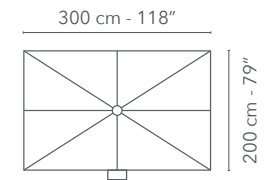

300 x 200 cm

300 x 300 cm

ø 350 cm

- ✓ Full aluminium frame.
- ✓ Tilt in height.
- ✓ Tilt left and right.
- ✓ Rotate 360° around its pole.

- FRAME** Free pole umbrella with crank handle. Pole & ribs are aluminium powder coated. Pole profile: 90 x 65 x 2,5 mm, 3,5 x 2,5 x 0,1". Ribs profile: 28 x 14 x 1,2 mm, 1,1 x 0,5 x 0,04".
- CANOPY** 270g/m², 100% solution dyed acrylic.
- TILT** Tilt in height, left and right and rotate 360° around its pole.
- WIND SPEED** 39 km/h, 24.2 mph - Maximum wind speed to which the umbrella may be exposed.

200 X 300 CM

300 X 200 CM

Weight net Weight gross Packaging CBM / CCF

UMANT UMBRELLA FRAME & CANOPY 26 kg - 57.3 lbs 30 kg - 66.1 lbs 267 x 42 x 18.5 cm, 0.2 cbm

300 X 200 CM

A	275 cm - 108.3"
B	203 cm - 79.9"
C	262 cm - 103.1"
D	280 cm - 110"
E	130 cm - 51.2"
F	300 cm - 118.1"

300 X 300 CM

A	375 cm - 147.6"
B	203 cm - 79.9"
C	262 cm - 103.1"
D	355 cm - 139.8"
E	130 cm - 51.2"
F	300 cm - 118.1"

FRAME

A01 white A03 linen A12 alu teak A14 lava A30 anthracite A32 black

CANOPY

C001 natural C010 latte C101 cloud C106 gris nature C204 night C208 black C211 steel C212 gasoline C301 taupe C304 walnut

267 x 42 x 18.5 cm, 0.2 cbm

∅ 350 CM

A	427 cm - 168.1"
B	188 cm - 74"
C	261 cm - 102.8"
D	441 cm - 173.6"
E	130 cm - 51.2"
F	375 cm - 92.5"

BASES

SILK GREY GRANITE	Weight net	Weight gross	Packaging CBM / CCF
UBANT-125CA-0G4 BASE	125 kg - 276 lbs	130 kg - 286 lbs	94 x 94 x 18 cm
UBANT-EW60-G04 2 HALF TILES	60 kg - 132 lbs	62 kg - 136 lbs	94 x 94 x 10 cm